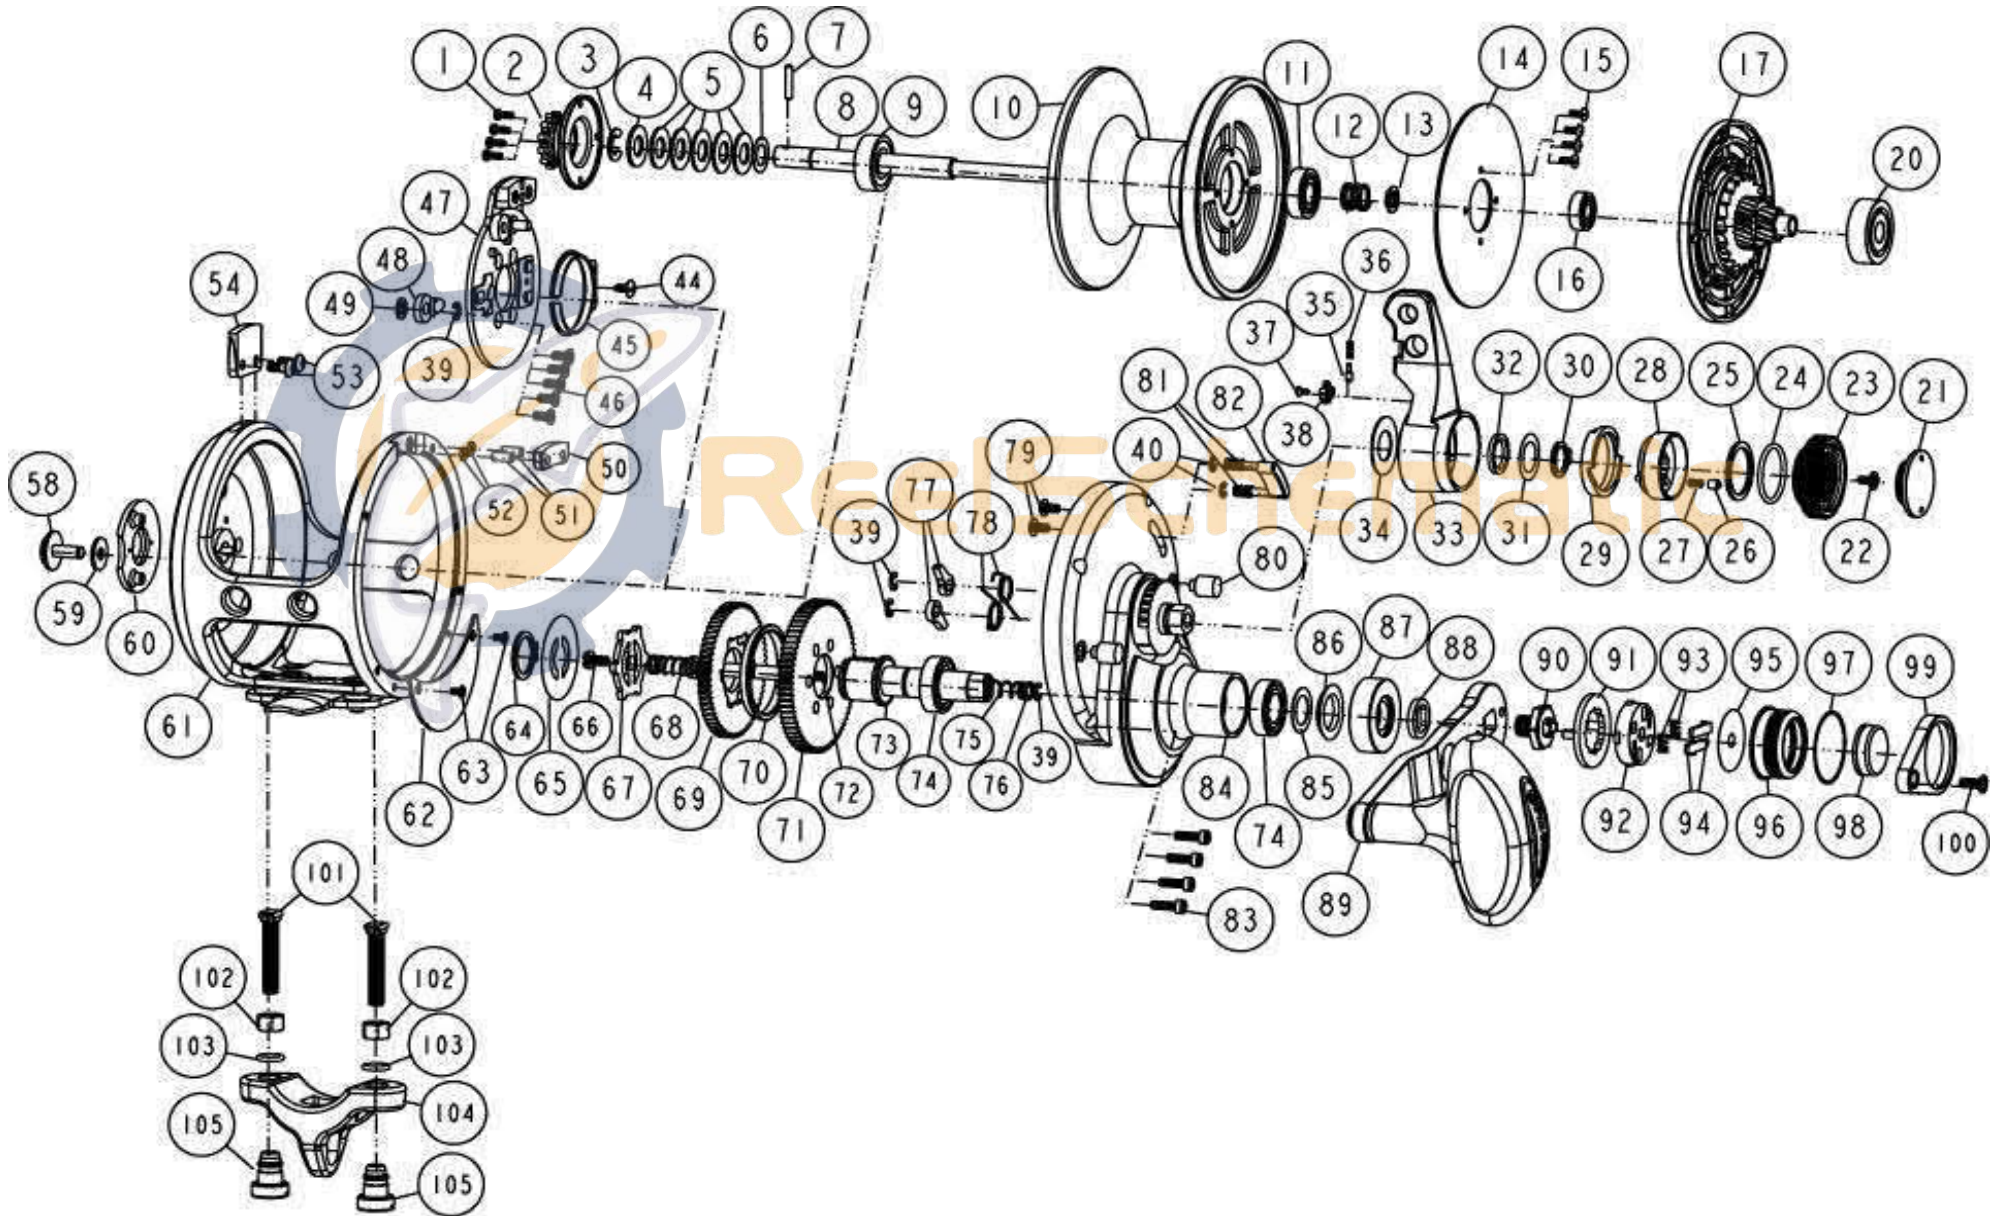

Marquesa™

by FIN-NOR

MA40II

MA40II

Fin-Nor Marquesa MA40II Reel Part List

Key #	Description	Qty.	Part No.	Key #	Description	Qty.	Part No.
1	Screw	4	LF057-01	53	Screw	2	CM123-01
2	Bait Click Ratchet Assembly	1	GM329-01	54	Harness Lug Spacer - Left	1	DM160-01
3	E-Ring	1	DF092-01	55	None		
4	Collar	1	DF081-02	56	None		
5	Drag Spring	5	JF046-01	57	None		
6	Washer	1	CF121-01	58	Bait Click Lever	1	CF109-01
7	Spool Shaft Pin	1	DF093-01	59	Bait Click Lever Washer -A	1	CF032-01
8	Spool Shaft	1	CM015-01	60	Badge	1	CF148-01
9	Ball Bearing	1	VF017-02	61	Frame Assembly	1	GM301-01
10	Spool	1	CM021-01	62	Drive Gear Cover	1	CM143-01
11	Ball Bearing	1	KF017-01	63	Screw	2	CF107-01
12	Spring	1	CF040-01	64	External Ring	1	AM075-01
13	Collar	1	BF094-01	65	Dust Cover - A	1	AM038-01
14	Drag Disc	1	CM059-01	66	Screw	1	MF053-01
15	Screw	1	CM057-01	67	Link	1	LF036-02
16	Ball Bearing	1	CF117-02	68	Coil Spring - Lower	1	VF070-01
17	Drag Plate	1	CM348-02	69	Drive Gear - Low	1	DM012-01
18	Pinion Gear - Low Speed	1	DM011-10	70	Spacer	1	LF160-02
19	Pinion Gear - High Speed	1	CM011-10	71	Drive Gear - High	1	CM012-01
20	Ball Bearing	1	JF017-01	72	Shift Shaft	1	AM146-01
21	Pre Set Knob Cover	1	CF110-01	73	Crank Shaft	1	AM008-01
22	Screw	1	CX076-04	74	Ball Bearing	2	CF017-02
23	Pre Set Knob	1	CF029-03	75	Coil Spring - Upper	1	AM070-01
24	O-Ring	1	CF101-01	76	Spacer	1	AM081-01
25	Friction Washer	1	DF121-01	77	Anti Reverse Pawl	2	DF063-02
26	Click Pin	1	CF098-01	78	Stopper Spring	2	CF096-01
27	Click Spring	1	DF114-01	79	Screw	2	QW123-10
28	Drag Cam B Assembly	1	CF353-01	80	Locating Collar	2	DF118-01
29	Drag Cam A	1	CF028-01	81	Strike Button Pin Spring	2	CF022-01
30	External Ring	1	JF075-01	82	Strike Button	1	CF062-02
31	Adjustment Washer	1	CF038-02	83	Screw	4	CF053-01
32	Bushing	1	DF017-01	84	Gear Side Cover Assembly	1	CM324-01
33	Drag Lever	1	CM055-01	85	Adjustment Washer	1	DF035-01
34	Drag Lever Washer	1	BM038-01	86	Rubber Seal	1	CM172-01
35	Click Pawl	1	CM098-01	87	Handle Washer	1	CM054-01
36	Click Spring	1	CM114-01	88	Spacer	1	AM160-01
37	Screw	1	DW107-02	89	Handle Assembly	1	CM318-01
38	Cover	1	CM161-01	90	Handle Nut	1	AM003-01
39	E-Clip	4	NX092-01	91	Handle Nut Retainer	1	AM034-01
40	E-Clip	2	NX090-01	92	Trip Holder	1	BM159-01
41	None			93	Coil Spring	2	MF070-01
42	None			94	Plate	2	LF104-01
43	None			95	Dust Cover - B	1	BM035-01
44	Tapping Screw	1	QW125-02	96	Shift Knob	1	AM158-01
45	Click Spring	1	DF022-01	97	Washer	1	AM035-01
46	Screw	5	TW107-04	98	Shift Button	1	AM062-01
47	Click Plate Holder	1	CM129-10	99	Shift Knob Holder	1	AM159-01
48	Bait Click Pawl	1	DF109-02	100	Handle Nut Screw	1	MF076-01
49	Bait Click Lever Washer -B	1	CF035-01	101	Rod Clamping Bolt	2	CF125-01
50	Harness Lug Spacer - Right	1	CM160-01	102	Nut	2	JF003-01
51	Pin	2	CM093-01	103	O-Ring	2	LF101-01
52	O-Ring	2	CM101-01	104	Rod Clamp	1	XF154-01
				105	Rod Clamp Nut	2	CF161-01